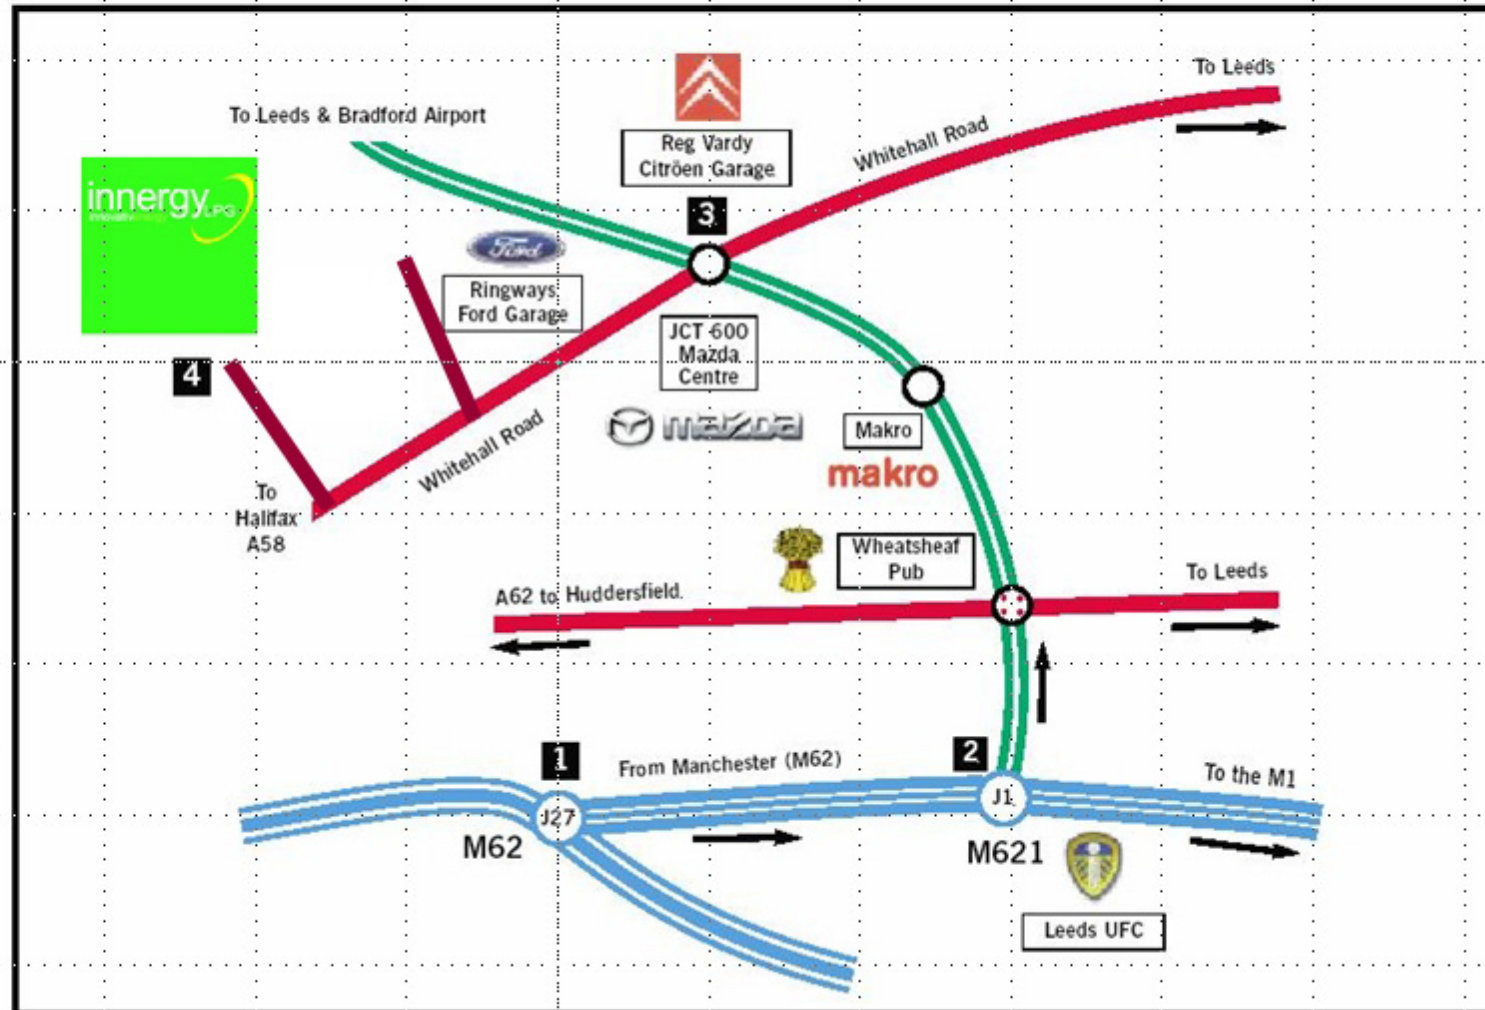

Directions to innergy LPG Ltd

Ashfield Way, Whitehall Road Industrial Estate, Leeds, LS12 5JB
Tel: (0113) 2796066

1

Follow the M62 to J27 then follow M621 to Leeds.

2

Take J1 off the M621 then follow A6110 Ring Road by taking the first exit off the roundabout

3

Straight ahead through the traffic lights. Proceed to the 2nd roundabout (Ringways Ford). Take left exit on to Whitehall Road

4

Travel 800 yards then turn right on to Ashfield Way

5

Take 1st right and 1st right

Approaching Leeds from the M62 (West)

key

	MOTORWAY
	DUAL CARRIAGEWAY
	SINGLE CARRIAGEWAY
	TRAFFIC LIGHTS